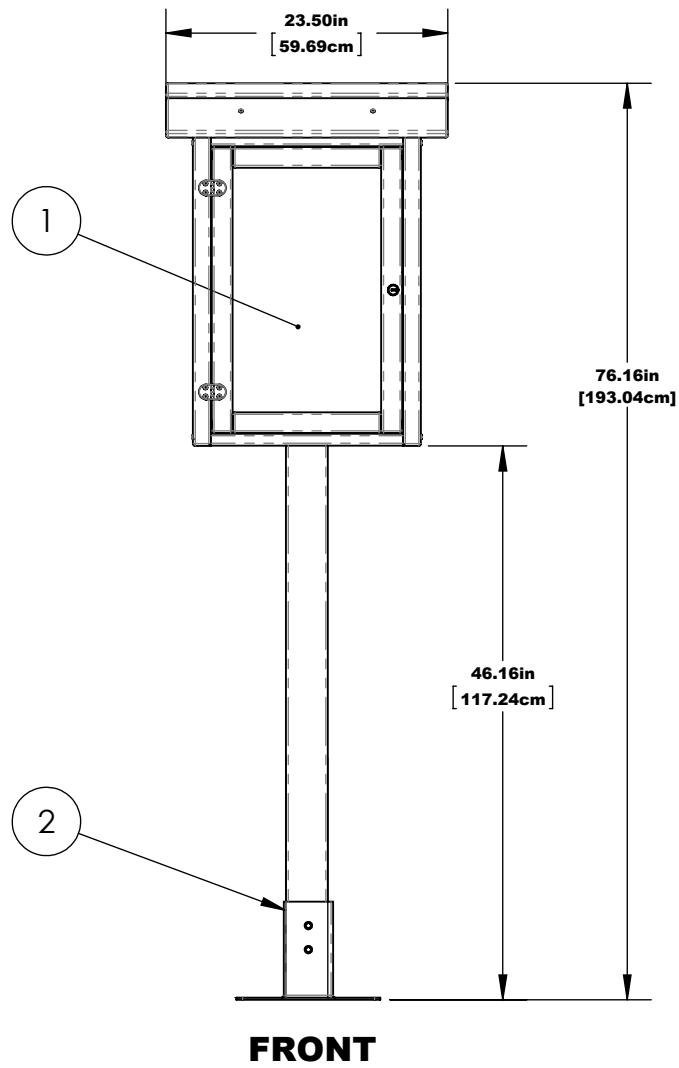

SMALL MESSAGE CENTER SURFACE MOUNT

SMALL MESSAGE CENTER SURFACE MOUNT

1 MESSAGE CENTER DETAILS

2 MOUNTING DETAILS

3 MESSAGE CENTER DEPTH DETAILS

HARDWARE: STAINLESS STEEL
MATERIAL: RECYCLED PLASTIC, ACRYLIC, 1/4" CORK