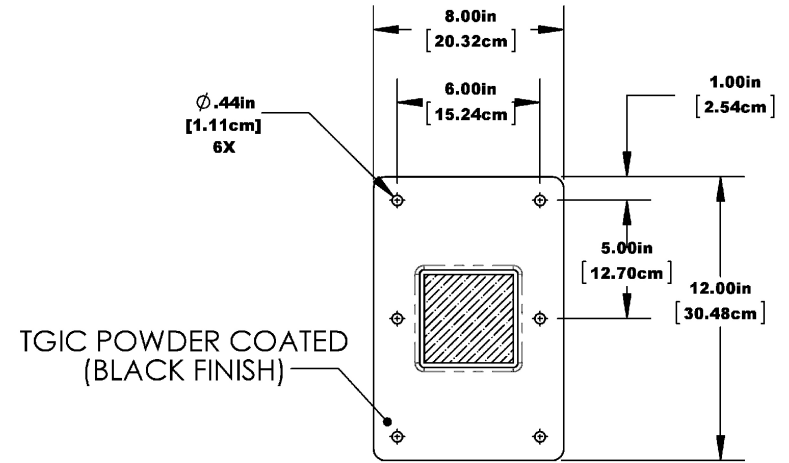

SMALL MESSAGE CENTER SURFACE MOUNT

SMALL MESSAGE CENTER SURFACE MOUNT

1 MESSAGE CENTER DETAILS

2 MOUNTING DETAILS

3 MESSAGE CENTER DEPTH DETAILS

HARDWARE: STAINLESS STEEL
MATERIAL: RECYCLED PLASTIC, ACRYLIC, 1/4" CORK