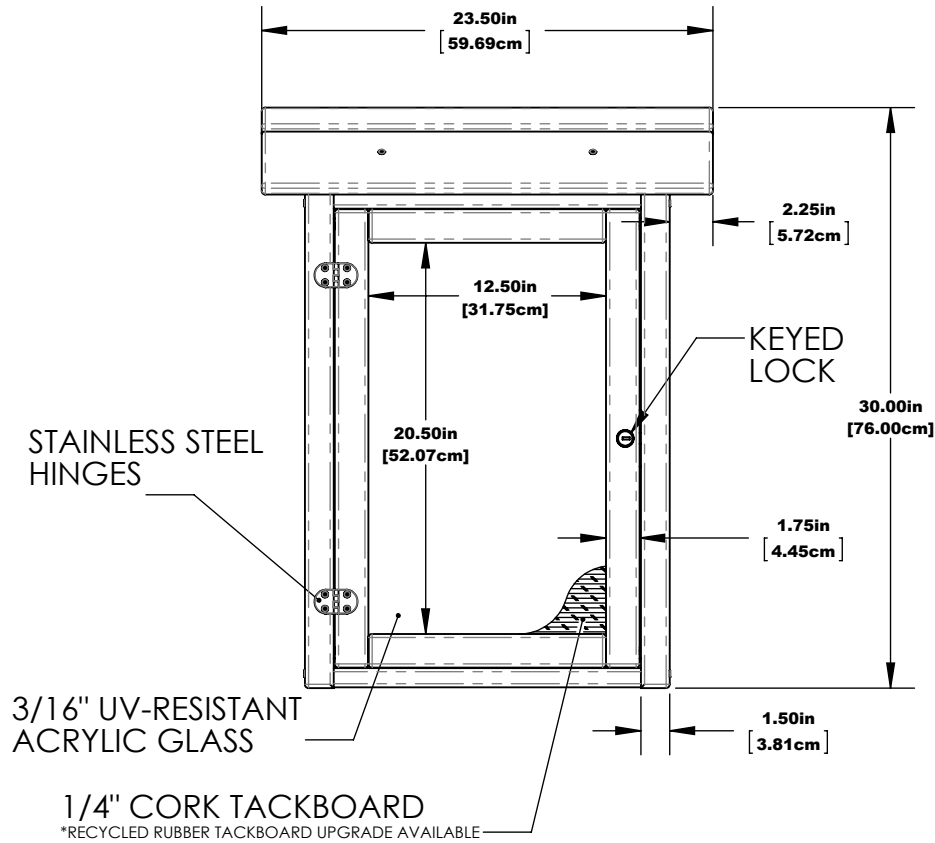

SMALL MESSAGE CENTER SURFACE MOUNT

SMALL MESSAGE CENTER SURFACE MOUNT

1 MESSAGE CENTER DETAILS

2 MOUNTING DETAILS

3 MESSAGE CENTER DEPTH DETAILS

HARDWARE: STAINLESS STEEL
MATERIAL: RECYCLED PLASTIC, ACRYLIC, 1/4" CORK