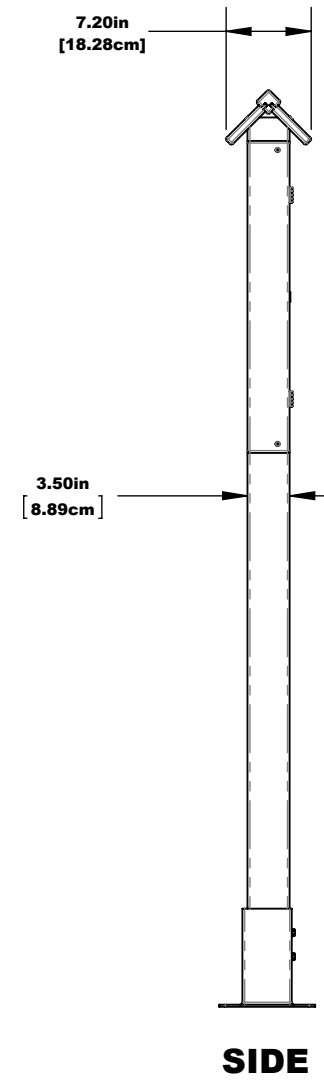

SMALL MESSAGE CENTER SURFACE MOUNT

SMALL MESSAGE CENTER SURFACE MOUNT

1 MESSAGE CENTER DETAILS

2 MOUNTING DETAILS

3 MESSAGE CENTER DEPTH DETAILS

HARDWARE: STAINLESS STEEL
MATERIAL: RECYCLED PLASTIC, ACRYLIC, 1/4" CORK