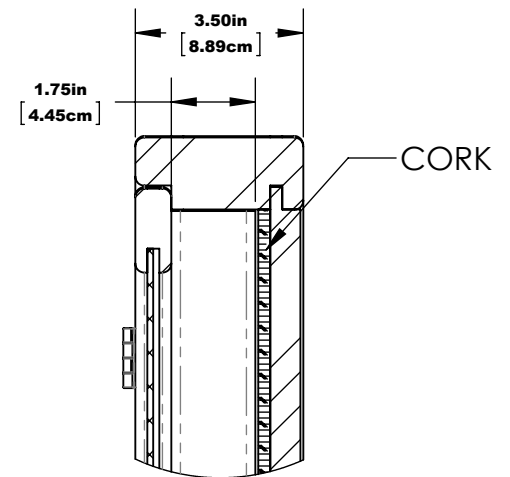

SMALL MESSAGE CENTER SURFACE MOUNT

SMALL MESSAGE CENTER SURFACE MOUNT

1 MESSAGE CENTER DETAILS

2 MOUNTING DETAILS

3 MESSAGE CENTER DEPTH DETAILS

HARDWARE: STAINLESS STEEL
MATERIAL: RECYCLED PLASTIC, ACRYLIC, 1/4" CORK